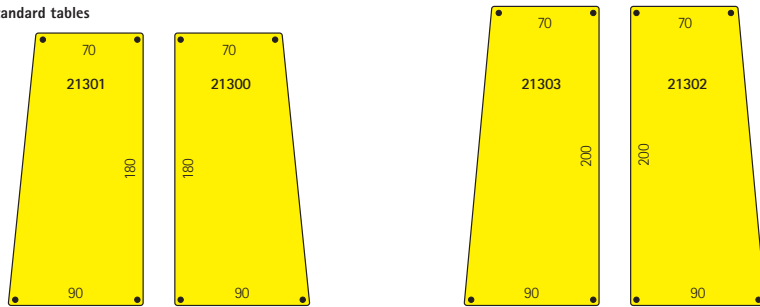

Standard tables

Add-on tables

Standard tables

Standard tables

Standard tables

Hanging leaves

SYSTEM INFORMATION Ne-PlaForm-2_SY_EN - 16.04.2013 - www.vs-furniture.com

NetWork Table top shapes.