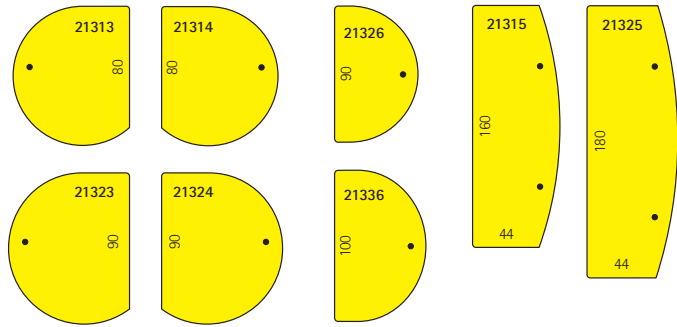

Standard tables

Add-on tables

Standard tables

Standard tables

Standard tables

Hanging leaves

SYSTEM INFORMATION Ne-PlaForm-2_SY_EN - 16.04.2013 - www.vs-furniture.com

NetWork Table top shapes.