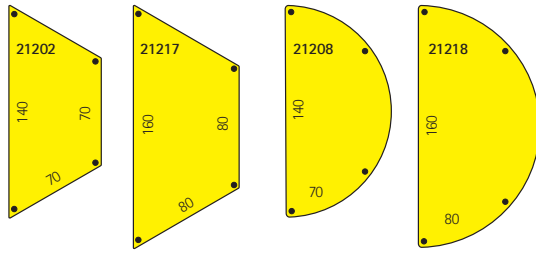

Standard tables

Add-on tables

Standard tables

Standard tables

Standard tables

Hanging leaves

SYSTEM INFORMATION Ne-PlaForm-2_SY_EN - 16.04.2013 - www.vs-furniture.com

NetWork Table top shapes.