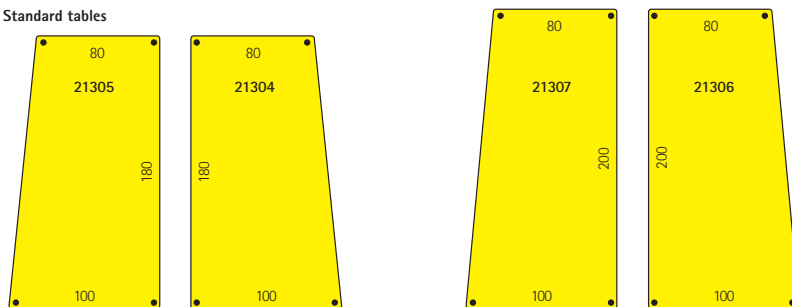

Standard tables

Add-on tables

Standard tables

Standard tables

Standard tables

Hanging leaves

SYSTEM INFORMATION Ne-PlaForm-2_SY_EN - 16.04.2013 - www.vs-furniture.com

NetWork Table top shapes.