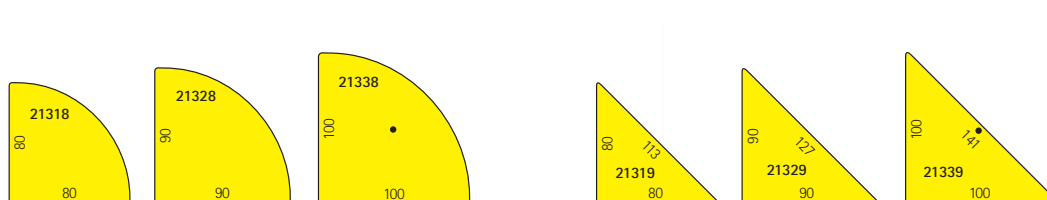

Standard tables

Add-on tables

Standard tables

Standard tables

Standard tables

Hanging leaves

SYSTEM INFORMATION Ne-PlaForm-2_SY_EN - 16.04.2013 - www.vs-furniture.com

NetWork Table top shapes.